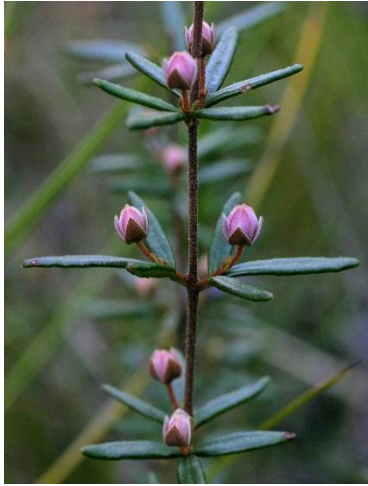

PLANT SPOTTING GUIDE # 1

Photos Tony Rodd

For more: www.flickr.com/photos/tony_rodd/

Medium eucalypt forest

Angophora costa
Smooth-barked apple

Eucalyptus haemastoma
A Scribbly Gum

Eucalytus piperita
Sydney Peppermint

Lambertia Formosa
Mountain Devil

Banksia spinulosa
Hairpin Banksia

Telopea speciosissima
Waratah

PLANT SPOTTING GUIDE #1

Boronia ledifolia
Sydney Boronia

Actinotus helianthi
Flannel Flower

Banksia marginata
No common name